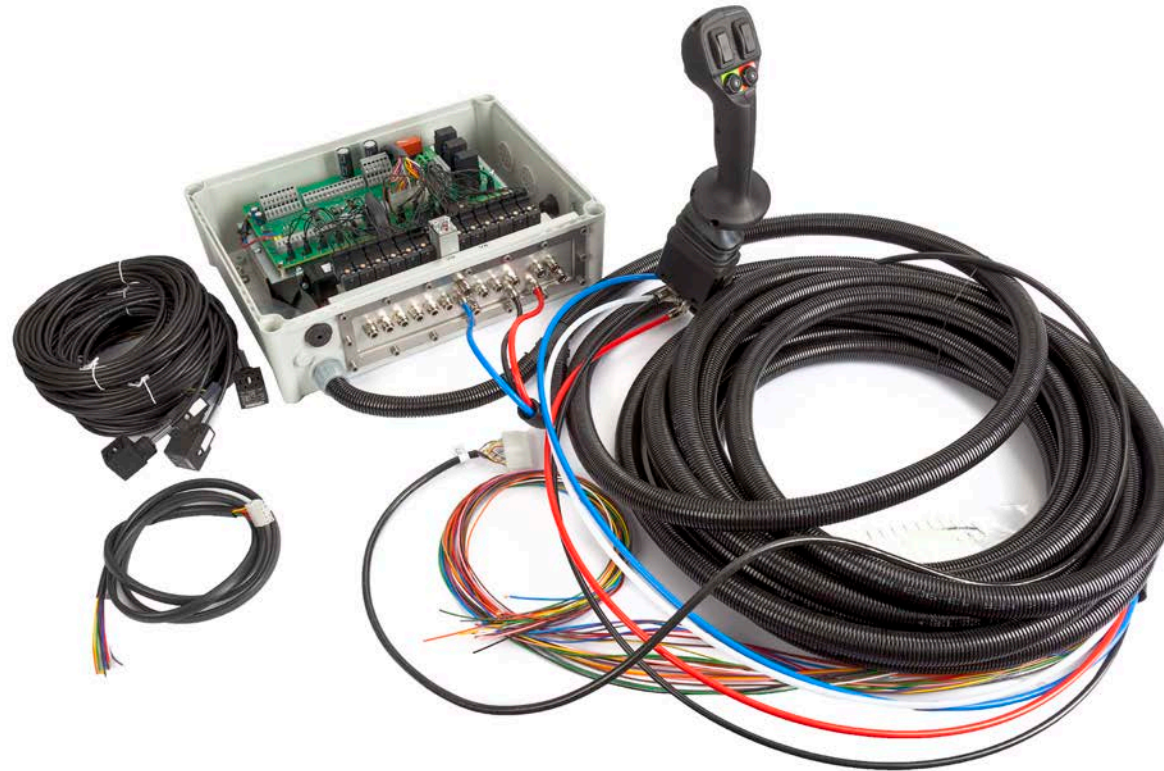

Polarteknik

Polarteknik Mobile
Pneumatics Applications

References

Hooklift system

Cable system

Speciality trailer

Mobile application

Limit valve, tipping

Rotary actuator, side hatch

Control valve, coupling

Control valve, tipping

Rotary actuator, coupling

Opening cylinder, hatch

Coupling, actuator & control valve

Control box, hooklift system

Gravel lorry, complete pneumatic

Tipping valves & accessories

Train coupler and hatch control modules and locking cylinders