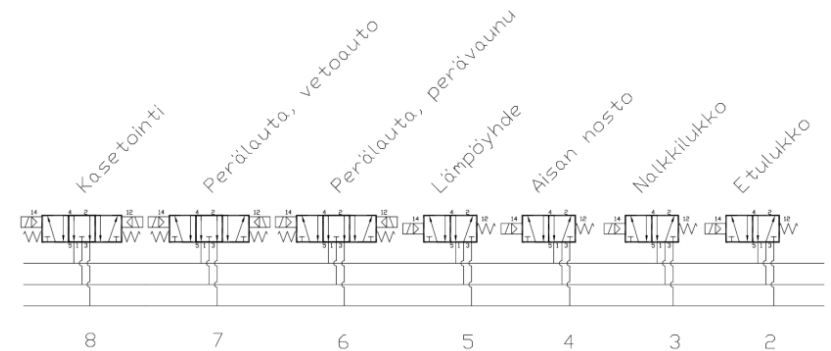

Rotary actuator, side hatch

Control valve, coupling

Control valve, tipping

Rotary actuator, coupling

Opening cylinder, hatch

Coupling, actuator & control valve

Control box, hooklift system

Gravel lorry, complete pneumatic