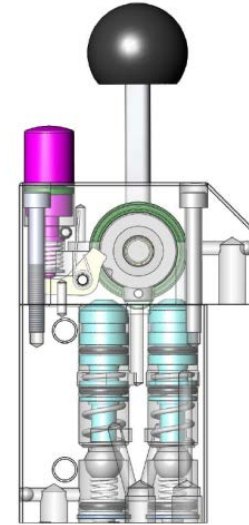

Rotary actuator, side hatch

Control valve, coupling

Control valve, tipping

Rotary actuator, coupling

Opening cylinder, hatch

Coupling, actuator & control valve

Control box, hooklift system

Gravel lorry, complete pneumatic

Tipping valves & accessories

Train coupler and hatch control modules and locking cylinders