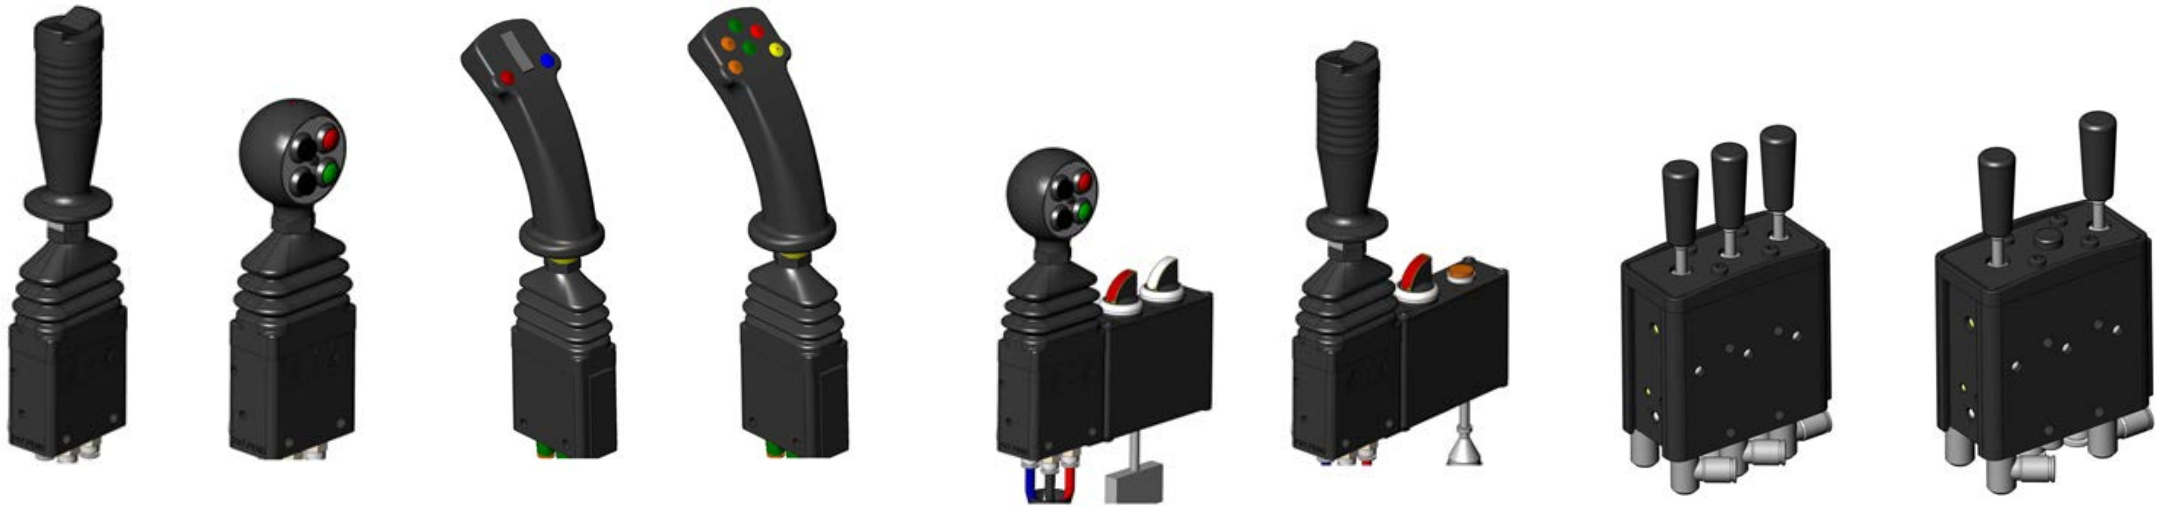

Rotary actuator, side hatch

Control valve, coupling

Control valve, tipping

Rotary actuator, coupling

Opening cylinder, hatch

Coupling, actuator & control valve

Control box, hooklift system

Gravel lorry, complete pneumatic

Tipping valves & accessories

Train coupler and hatch control modules and locking cylinders